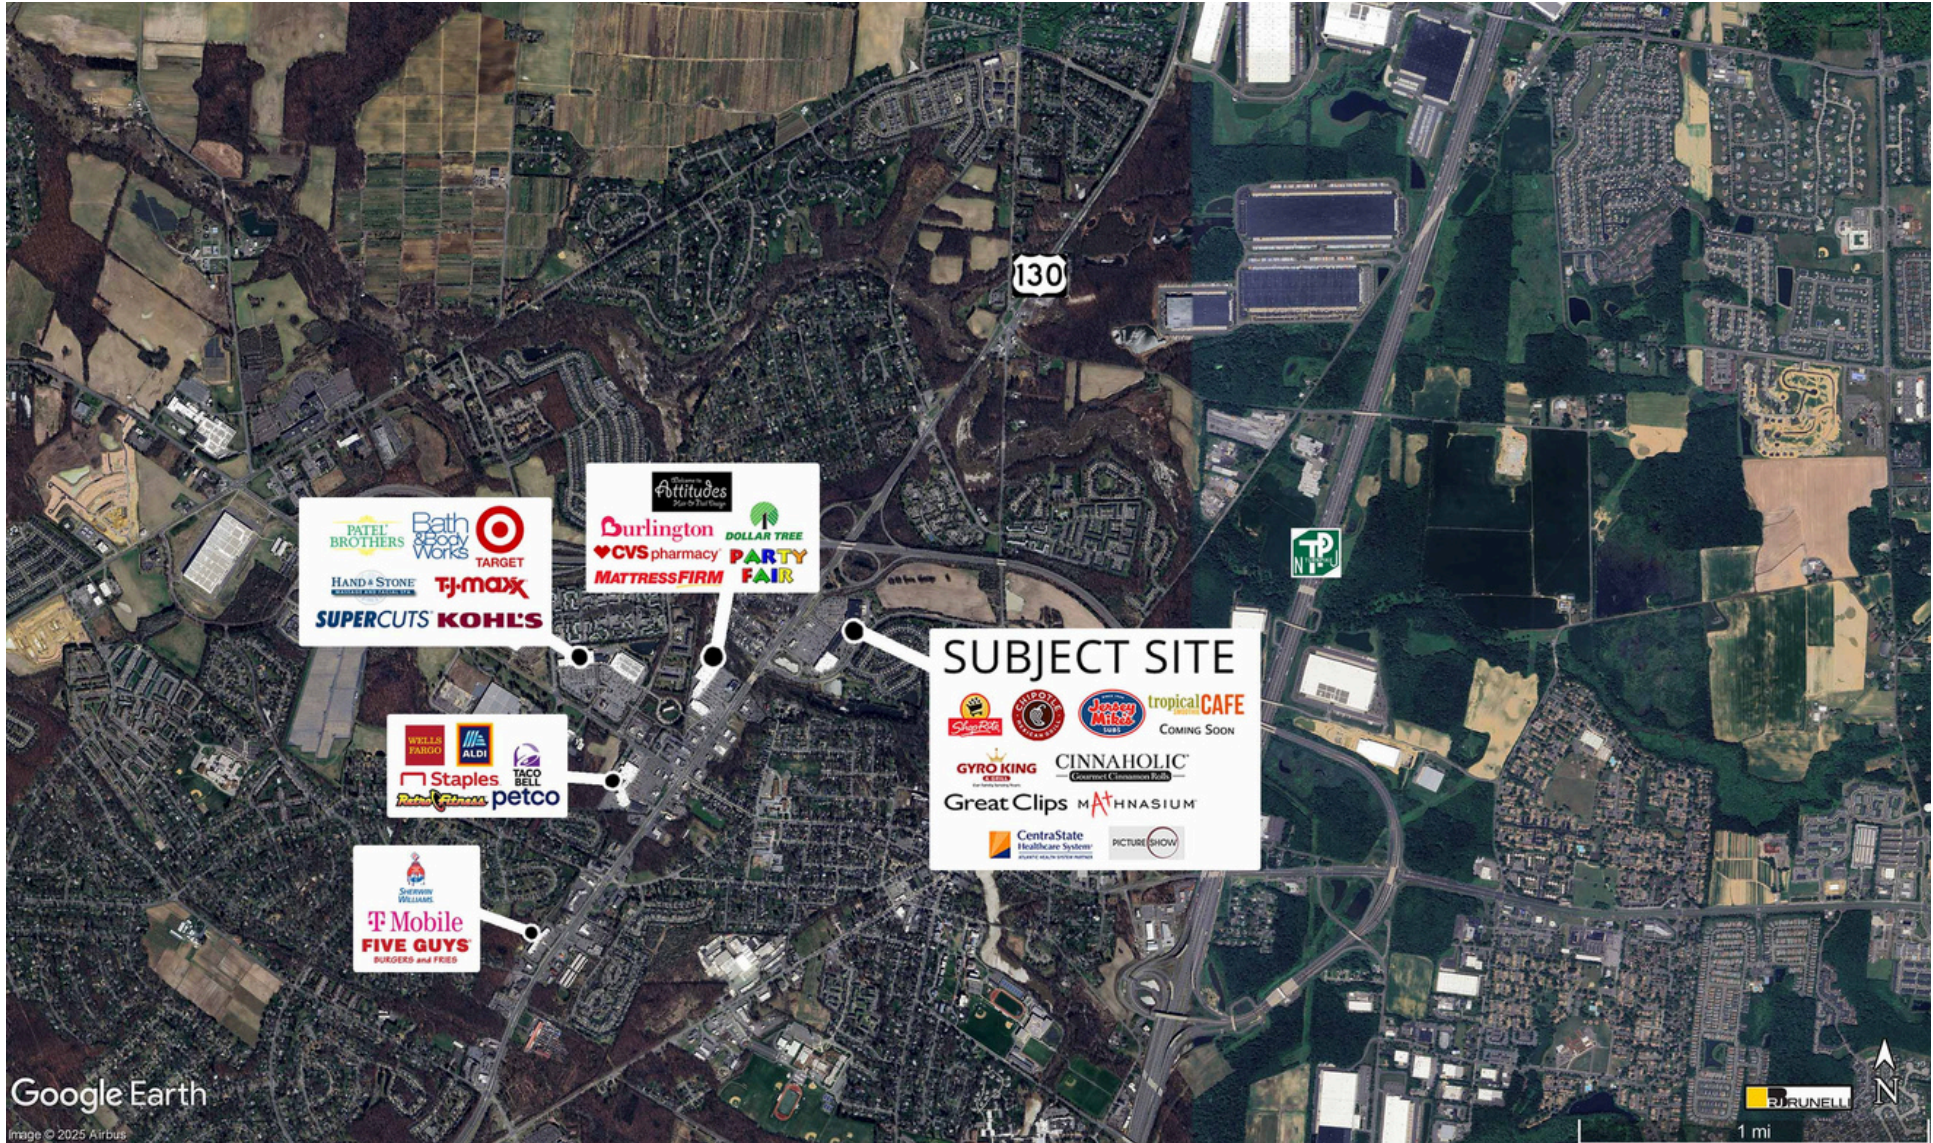

The subject property received 2.8 million visits in the last 12 months per Placer ai.; Based on number of visits Placer has ranked ShopRite as #19 out of 137 locations in NJ; Chipotle ranked #30 out of 81 locations in NJ; Great Clips ranked #14 out of 61 in NJ.

East Windsor Town Center is located at a traffic light on Rt. 130 at the intersection of Town Center Rd. and Hightstown Bypass Rd. with a collective 56,000 cars per day

The Community Center draws from, East Windsor, Hightstown, Monroe, Cranbury, and Plainsboro.

Seeking: bagel store, cellular store, liquor store, apparel, shoe store, kids entertainment, kids fitness, discount variety store, pet services and supplies, laundromat, restaurants and QSR (chicken, burger), card store, boutique fitness and optical.

### Traffic Counts

Route 130	31,131 Cars Per Day
Town Center Rd.	6,667 Cars Per Day,
Hightstown Bypass	18,679 Cars Per Day

Space #	Tenant
2	ShopRite
6	Mathnasium
8	Gyro King and Grill
10	<b>7,500 SF AVAILABLE</b>
12	<b>Cranbury Animal Hospital Coming Soon</b>
14	Title Boxing
16C	<b>4,595 SF AVAILABLE</b>
16B	Tropical Smoothie
16A	UPS Store
18	Baguette Bistro
20	<b>Chaska Coming Soon</b>
22	Great Clips
24	Cinnaholic
25	Jersey Mike's
26	Applegarth Dental & Spa
28	Kesar's Indian Cuisine
29	Singas Famous Pizza
30	Sky Nails
32	Picture Show Theaters
34	Centrastate Healthcare
36	T.G.I. Friday's
38	Chipotle