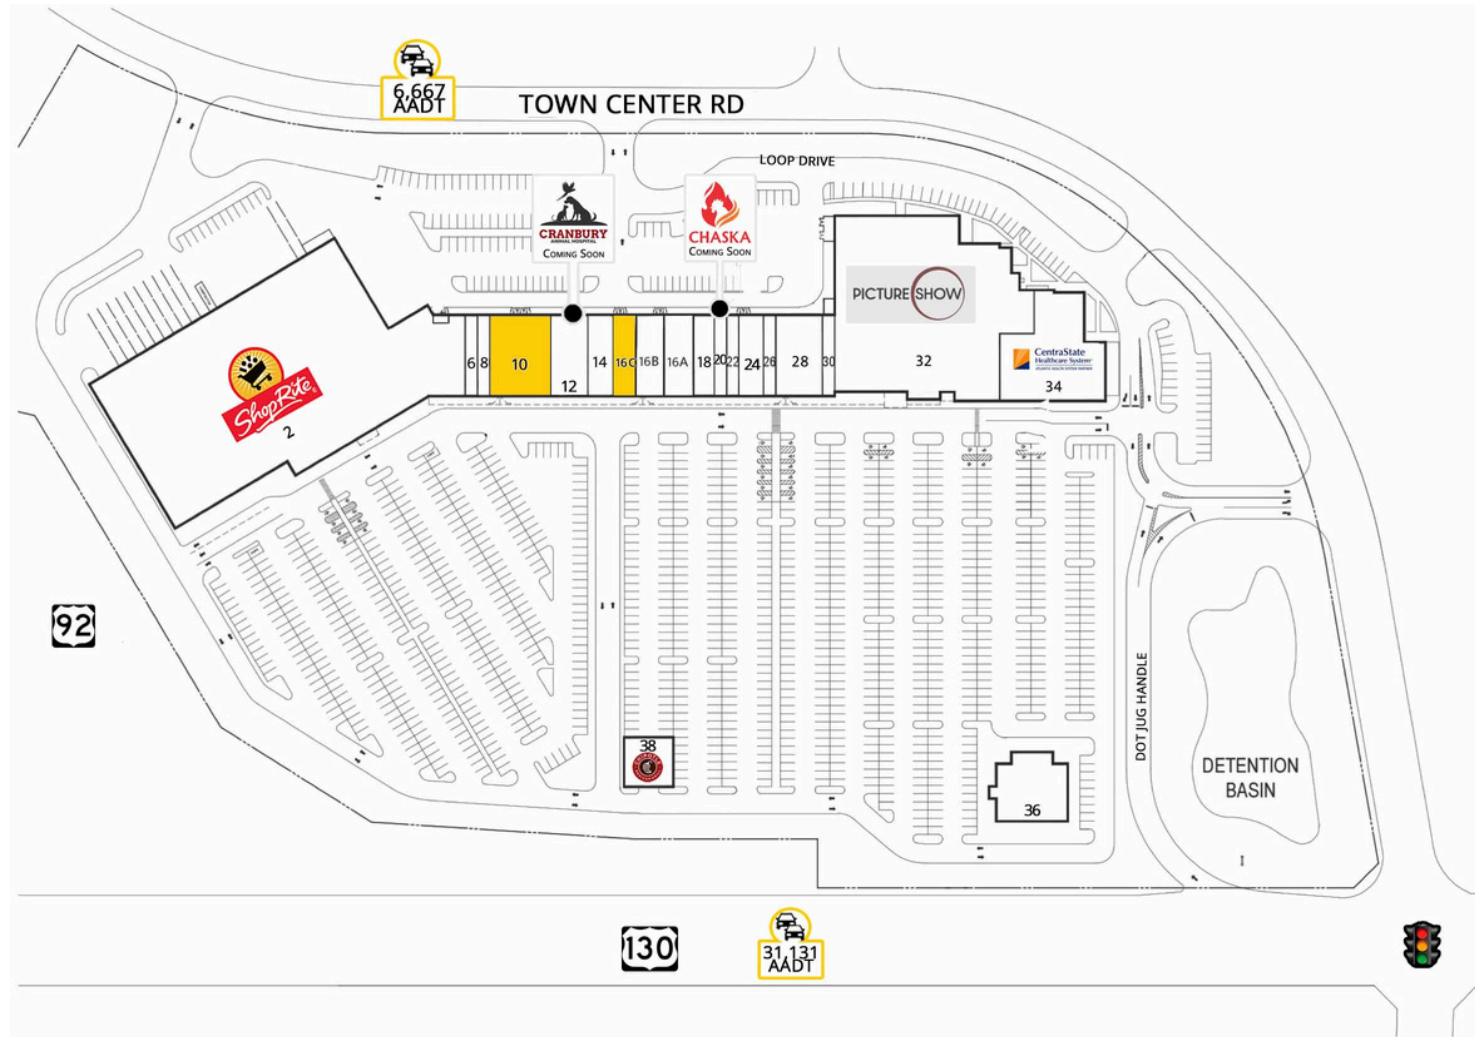

AVAILABLE:  
**4,595 SF & 7,500 SF**

Join ShopRite, Picture Show Theaters, Centra State Medical, Chipotle, Jersey Mikes, Cinnaholic, Great Clips, Title Boxing, and others at the East Windsor Town Center

Seeking: bagel store, cellular store, liquor store, apparel, shoe store, kids entertainment, kids fitness, discount variety store, pet services and supplies, laundromat, restaurants and QSR (chicken, burger), card store, boutique fitness and optical.

### Total GLA

196,000 SF

### Traffic Counts

Route 130	31,131 Cars Per Day
Town Center Rd.	6,667 Cars Per Day,
Hightstown Bypass	18,679 Cars Per Day

Space #	Tenant
2	ShopRite
6	Mathnasium
8	Gyro King and Grill
10	<b>7,500 SF AVAILABLE</b>
12	<b>Cranbury Animal Hospital Coming Soon</b>
14	Title Boxing
16C	<b>4,595 SF AVAILABLE</b>
16B	Tropical Smoothie
16A	UPS Store
18	Baguette Bistro
20	<b>Chaska Coming Soon</b>
22	Great Clips
24	Cinnaholic
25	Jersey Mike's
26	Applegarth Dental & Spa
28	Kesar's Indian Cuisine
29	Singas Famous Pizza
30	Sky Nails
32	Picture Show Theaters
34	Centrastate Healthcare
36	T.G.I. Friday's
38	Chipotle