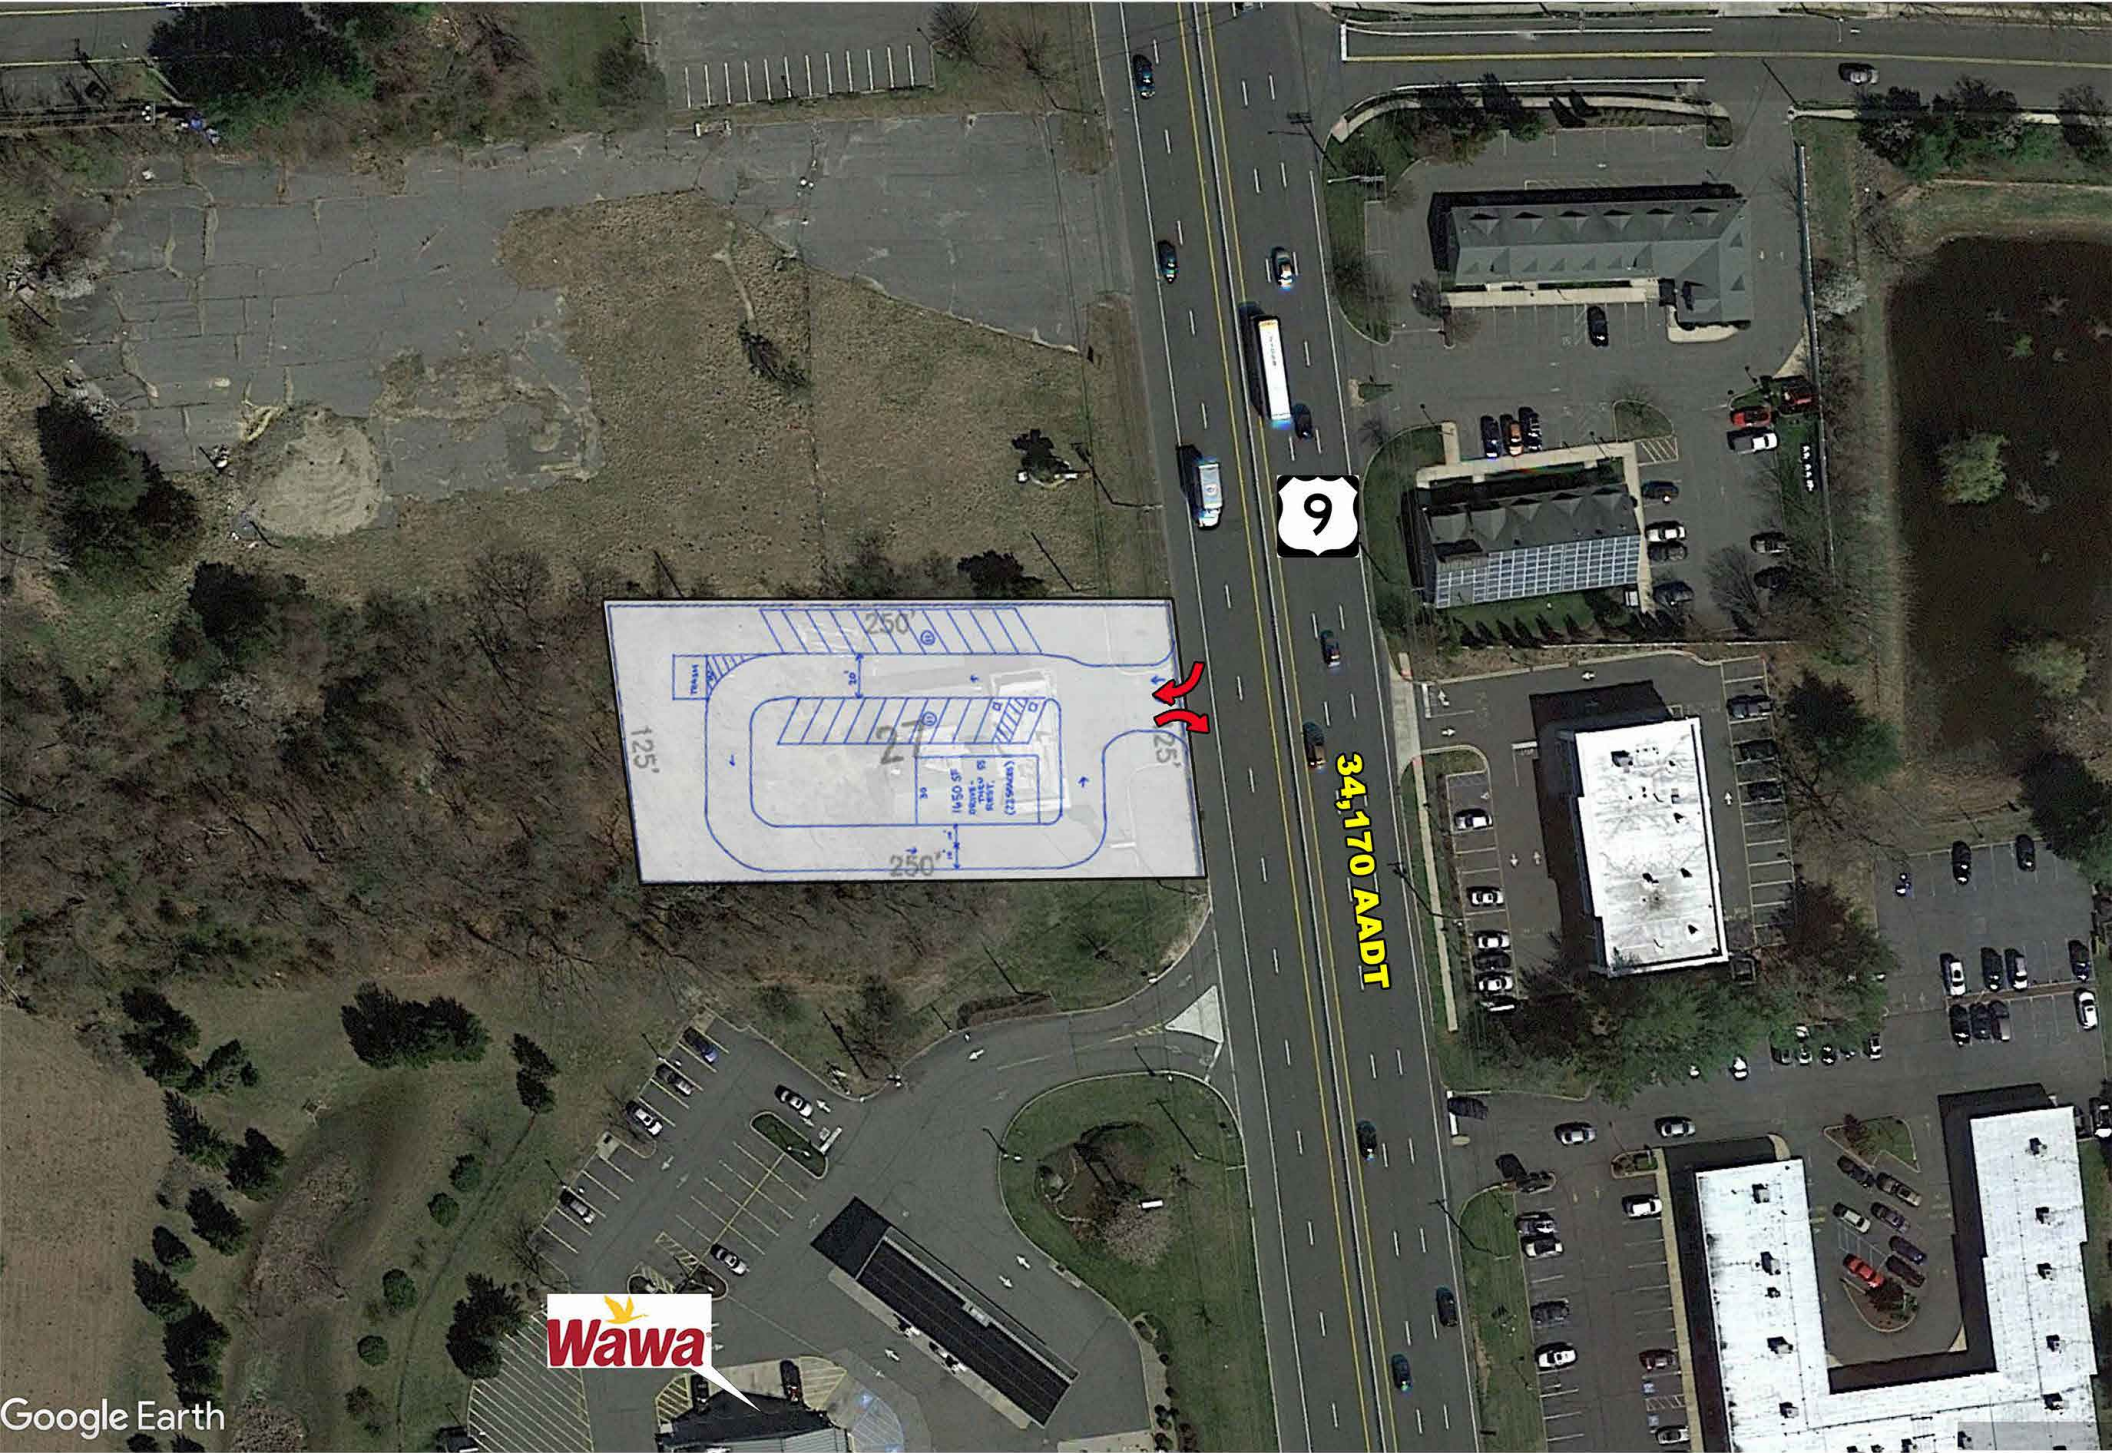

Google Earth

Mario Brunelli / VP of Investment Sales & Site Acquisitions
Cell: 786-570-9723
mbrunelli@rjbrunelli.com

R.J. Brunelli & Co., LLC
400 Perrine Rd, Ste 405
Old Bridge, NJ 08857

732-721-5800
www.rjbrunelli.com