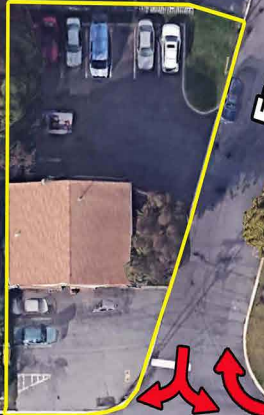

1155 ST. GEORGES AVE
COLONIA, NJ

MIDDLE HILL RD

ENFILED RD

DOVER RD.

Estrela Da Serra
BBQ
Specializing in
CHICKEN RIBS STEAKS

La Parrilla

Castrol
PREMIUM
LUBE EXPRESS

35

ST. GEORGES AVE

11,960 AADT

BURGER KING

Master Clips
GABER SHOP
AQUATIC OBSESSIONS
LIFEGUARD
MEDICAL SUPPLY INC.
The UPS Store
H&R
BLOCK
USA KARATE & FITNESS
OFFICIAL TRAINING CENTER

NJ Smiles Dental
Beautiful Smiles for Life

GOOD GUY
VAPES

PNC BANK

Google Earth

Image Landsat / Copernicus

John Lenaz/ Senior Sales Associates
Cell: 732-690-2800
jlenaz@rjbrunelli.com

R.J. Brunelli & Co., LLC
400 Perrine Rd, Ste 405
Old Bridge, NJ 08857

732-721-5800
www.rjbrunelli.com

RJBRUNELLI

100 ft