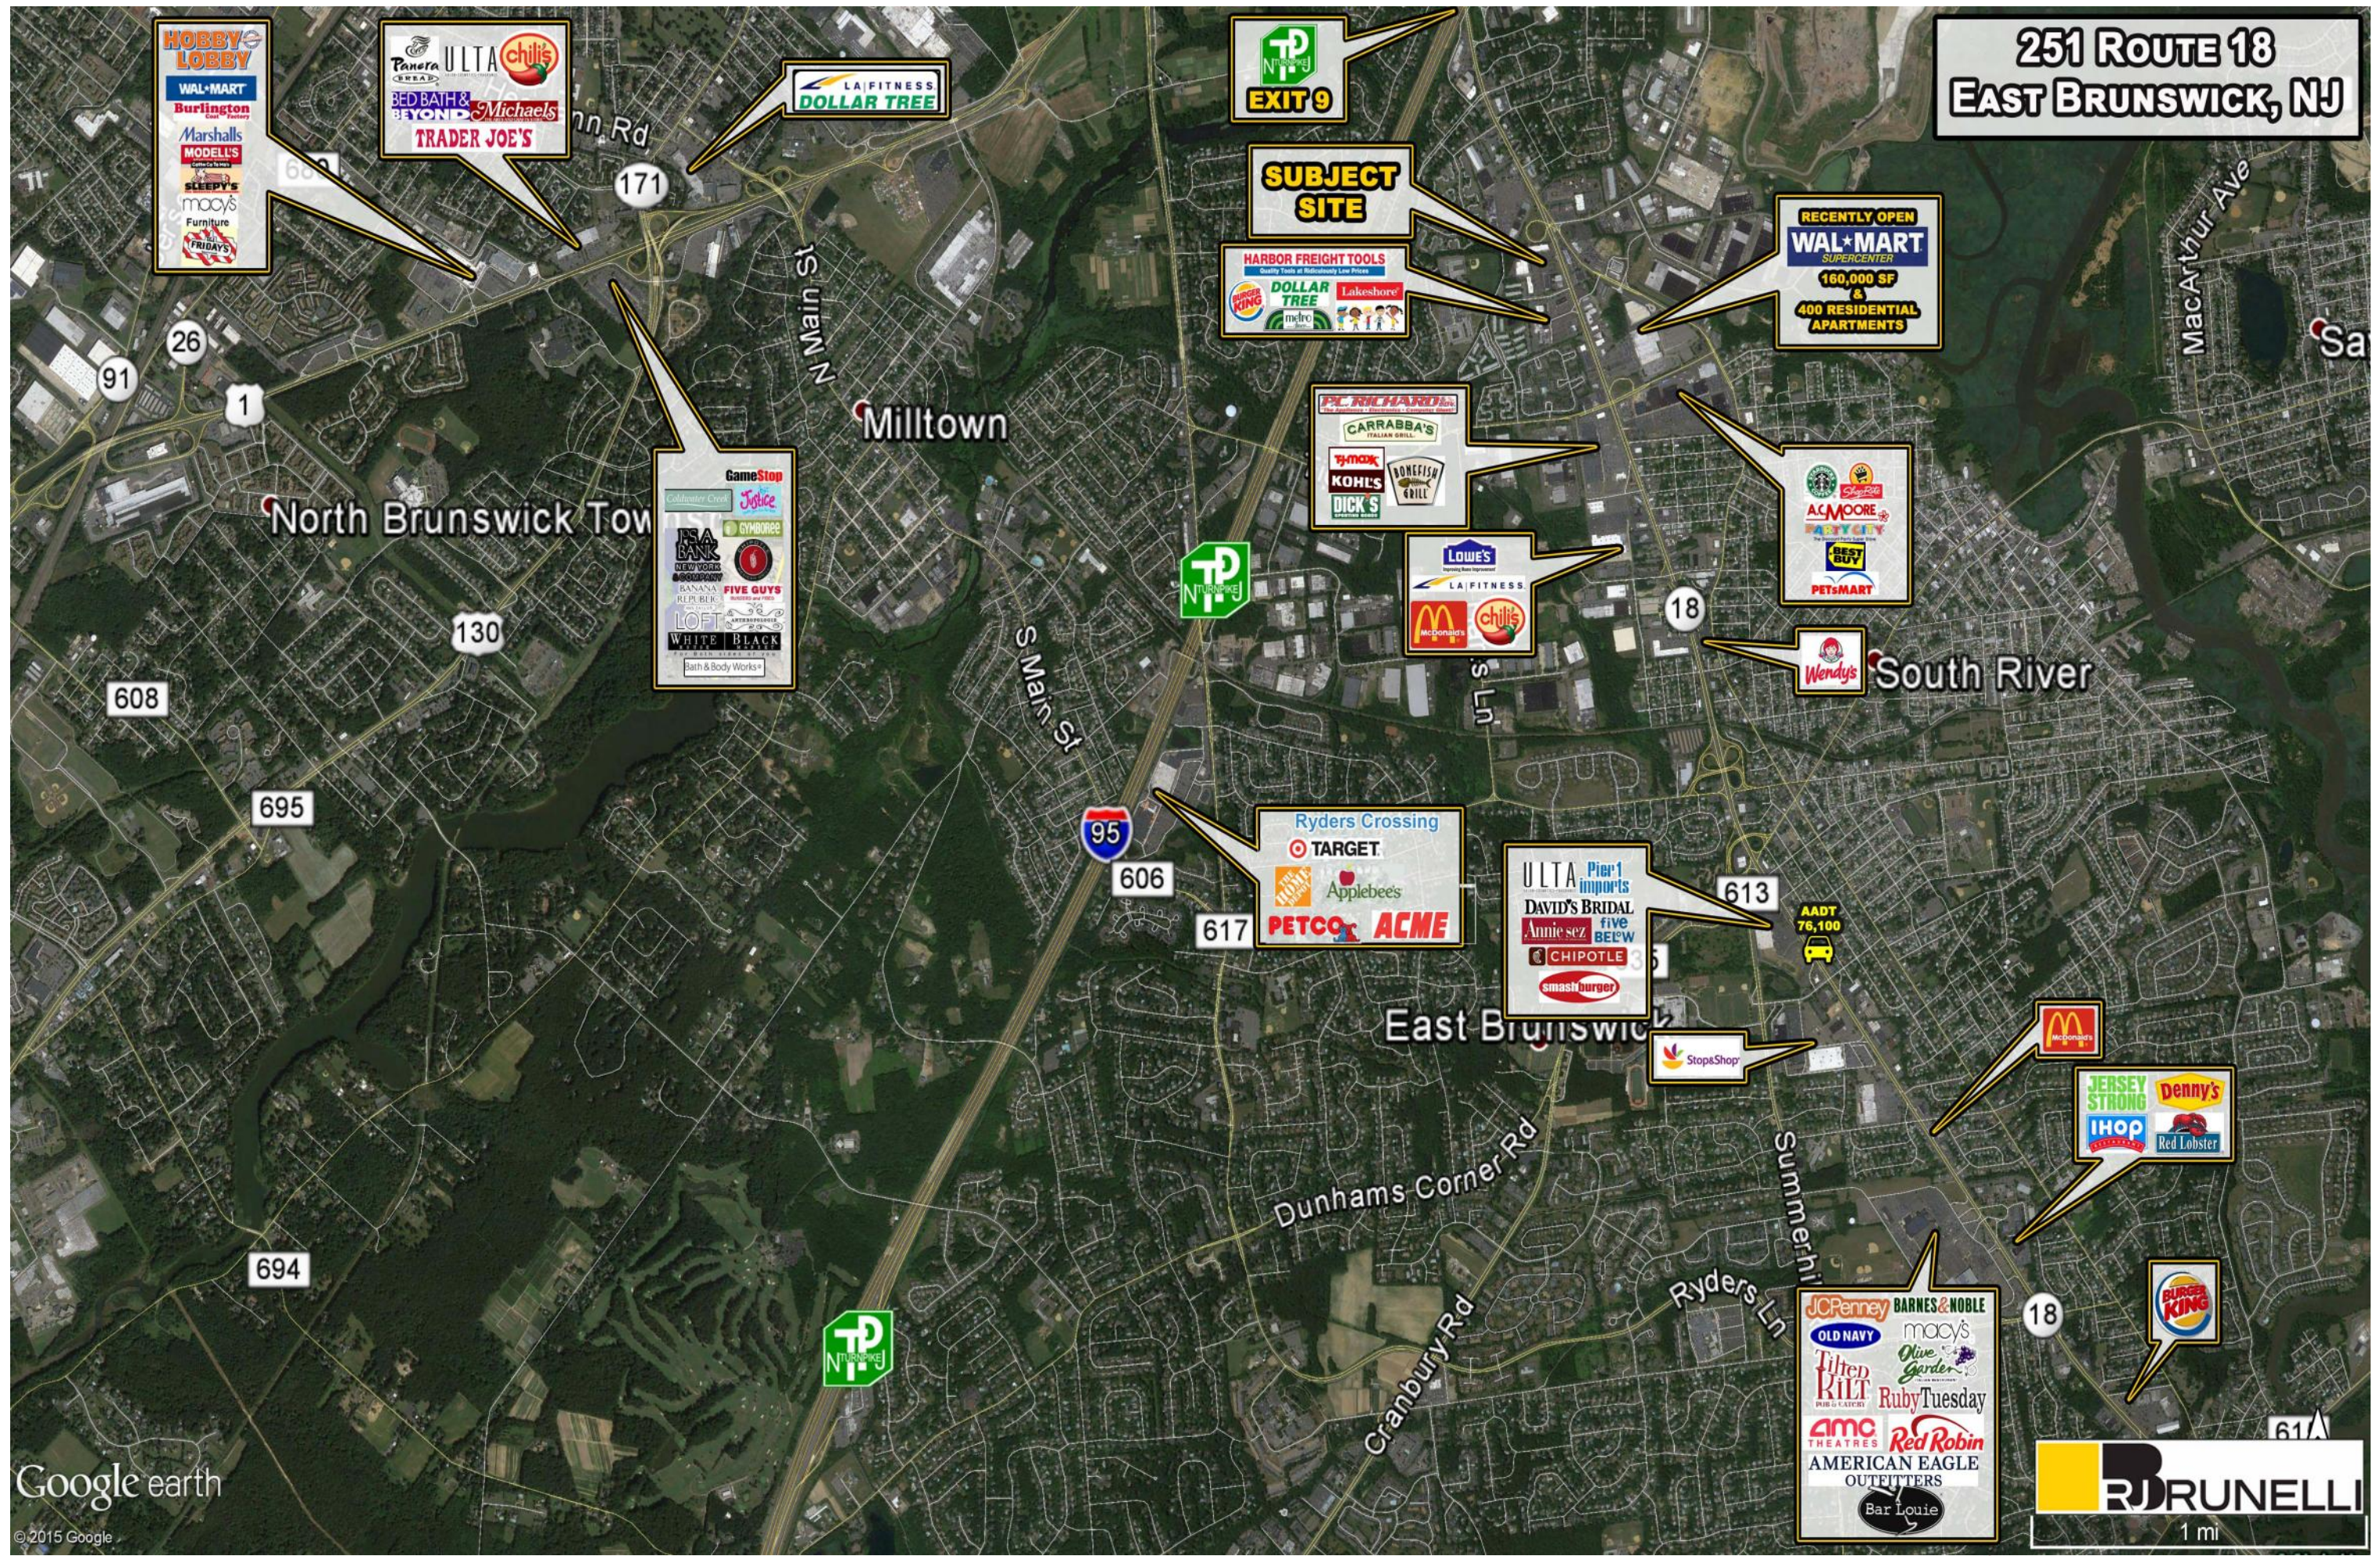

**251 ROUTE 18
EAST BRUNSWICK, NJ**

HOBBY LOBBY
WAL-MART
Burlington
Marshalls
MODELL'S
SLEEPY'S
macy's
Furniture
FRIDAYS

Panera
ULTA
chili's
BED BATH & BEYOND
Michaels
TRADER JOE'S

LA FITNESS
DOLLAR TREE

TP
EXIT 9

SUBJECT SITE

HARBOR FREIGHT TOOLS
DOLLAR TREE
Burger King
Lakeshore
metro

RECENTLY OPEN
WAL-MART
SUPERCENTER
160,000 SF
&
400 RESIDENTIAL
APARTMENTS

GameStop
Coldwell Banker
Justice
CYPHORE
FSA BANK
REPUBLIC
BANANA REPUBLIC
FIVE GUYS
LOFT
WHITE BLACK
Bath & Body Works

PC RICHARD & SON
CARRABBA'S
tj-max
KOHLS
DICK'S
BONEFISH GRILL

Starbucks
Sage
ACMOORE
BABY CENTER
BEST BUY
PETS MART

LOWE'S
LA FITNESS
McDonald's
chili's

Wendy's

Ryders Crossing
TARGET
Applebee's
PETCO
ACME

ULTA
Pier 1 Imports
DAVID'S BRIDAL
Annie sez
five BELOW
CHIPOTLE
smash burger

AADT
76,100

Stop & Shop

McDonald's

JERSEY STRONG
IHOP
Denny's
Red Lobster

JCPenney
BARNES & NOBLE
OLD NAVY
macy's
Tilted Kilt
Ruby Tuesday
AMC THEATRES
Red Robin
AMERICAN EAGLE
OUTLETTERS
Bar Louie

BURGER KING

RJBRUNELLI
1 mi