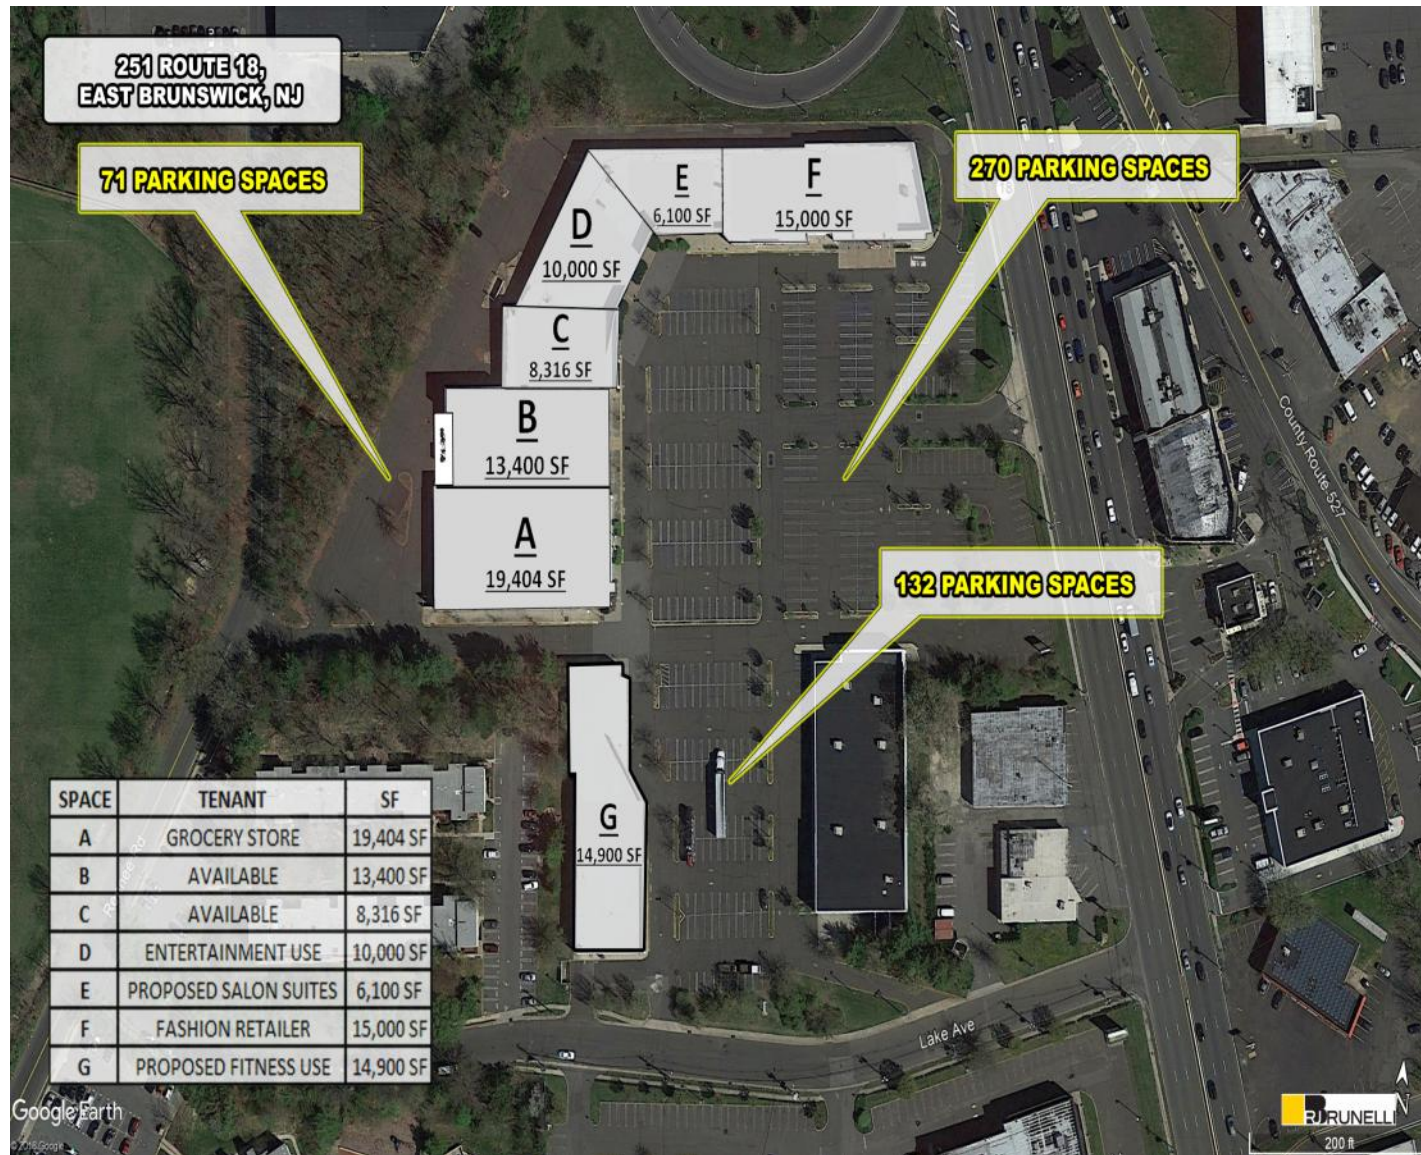

251 ROUTE 18 EAST BRUNSWICK, NEW JERSEY

RJ BRUNELLI 251 ROUTE 18 EAST BRUNSWICK, NJ

FOR LEASE
GLA 87,500+/- SF

PROPERTY HIGHLIGHTS:

- Announcing new ownership for this tremendous property (see above renderings for potential façade renovations)
- Traffic count over 71,000 cars per day on Route 18
- First shopping center traffic meets upon exiting the NJ Turnpike
- Easy access into surrounding neighborhoods
- NNN estimated at \$6.50 per square foot
- Seeking grocery, fitness, pet store, children's swim school, salon/spa, restaurants, and other retail uses

Total GLA = 87,500+/- SF
Traffic Count on Route 18 - 71,049 cars per day

DEMOGRAPHICS 2018

	1 mile	3 miles	5 miles
POPULATION	7,874	110,398	272,138
AVG. HOUSEHOLD INCOME	\$111,687	\$100,063	\$102,062
DAYTIME POPULATION	6,470	44,327	128,053

**251 ROUTE 18
EAST BRUNSWICK, NJ**

HOBBY LOBBY
WAL-MART
Burlington
Marshalls
MODELL'S
SLEEPY'S
macy's
Furniture
FRIDAYS

Panera
ULTA
chili's
BED BATH & BEYOND
Michaels
TRADER JOE'S

LA FITNESS
DOLLAR TREE

TP
EXIT 9

SUBJECT SITE

HARBOR FREIGHT TOOLS
DOLLAR TREE
Burger King
Lakeshore
metro

RECENTLY OPEN
WAL-MART
SUPERCENTER
160,000 SF
&
400 RESIDENTIAL
APARTMENTS

GameStop
Coldwell Banker
Justice
CYPHORE
FSA BANK
REPUBLIC
BANANA REPUBLIC
FIVE GUYS
LOFT
WHITE BLACK
Bath & Body Works